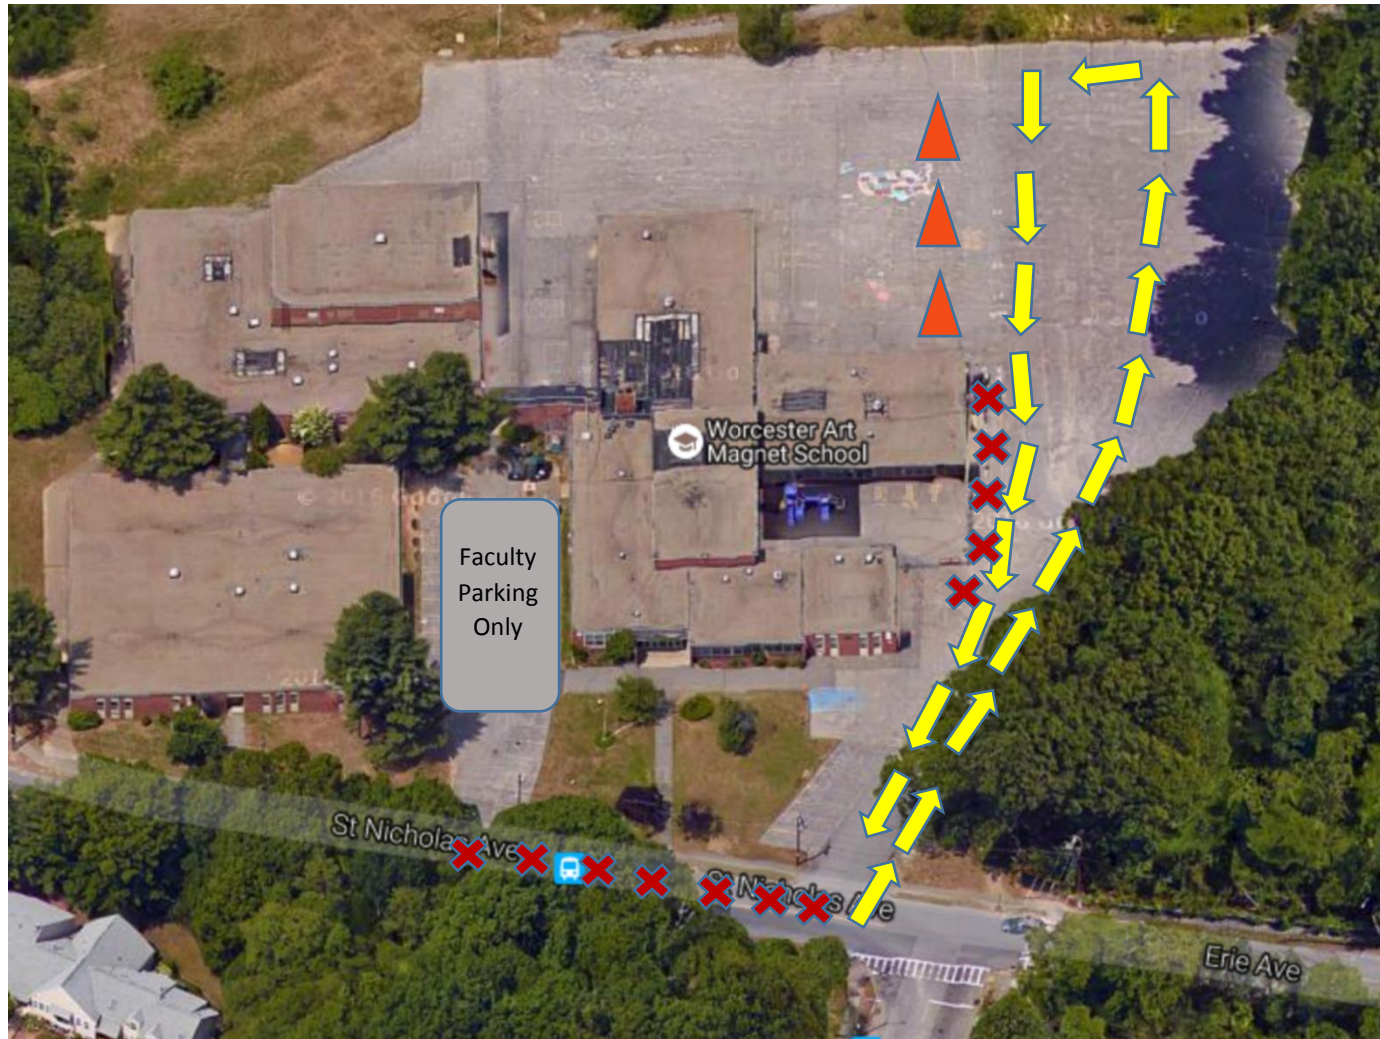

## Worcester Arts Magnet School Parent Drop-Off Procedure

- Drop off is not allowed in the front of the school.
- The parking lot to the left of the school is for faculty parking only.
- Enter the driveway to the right of the school and follow route to cones.
- If your child needs assistance exiting vehicle please proceed to the first cone.