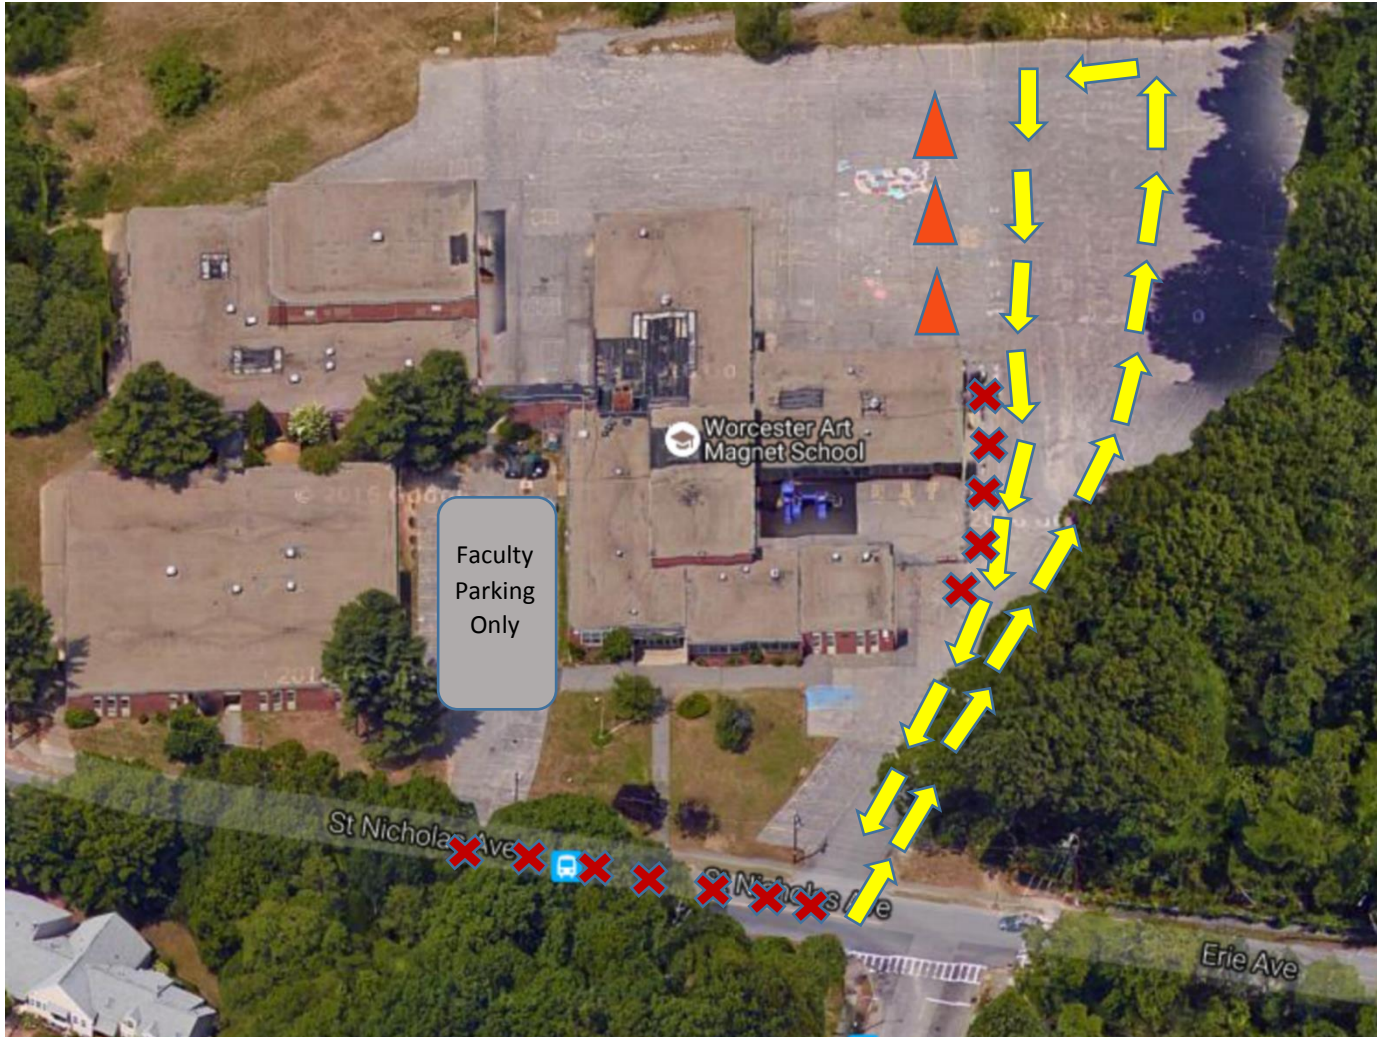

# Worcester Arts Magnet School Parent Drop-Off Procedure

- Drop off is not allowed in the front of the school.
- The parking lot to the left of the school is for faculty parking only.
- Enter the driveway to the right of the school and follow route to cones.
- If your child needs assistance exiting vehicle please proceed to the first cone.